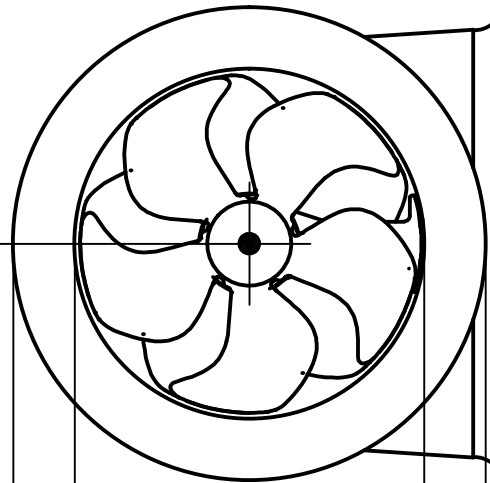

WATERLINE

min. 185

Ø185

Ø250

208

Ø294

Ø294

Ø250

265

SIDE-POWER

5,5

335

60°

Ø10,50 (x6)

5,5

335

SIDE-POWER

247

293

6

Ø250

265

SLEIPNER MOTOR AS

© Contents of this document is the intellectual property of Sleipner Motor AS. It may not be copied or reproduced without written authorization by Sleipner motor AS

Title

SE80-185T-12V metadata

Description

Side-Power tunnel thruster STERN

Part nr

SM-137561

Designed by

Elvira H.