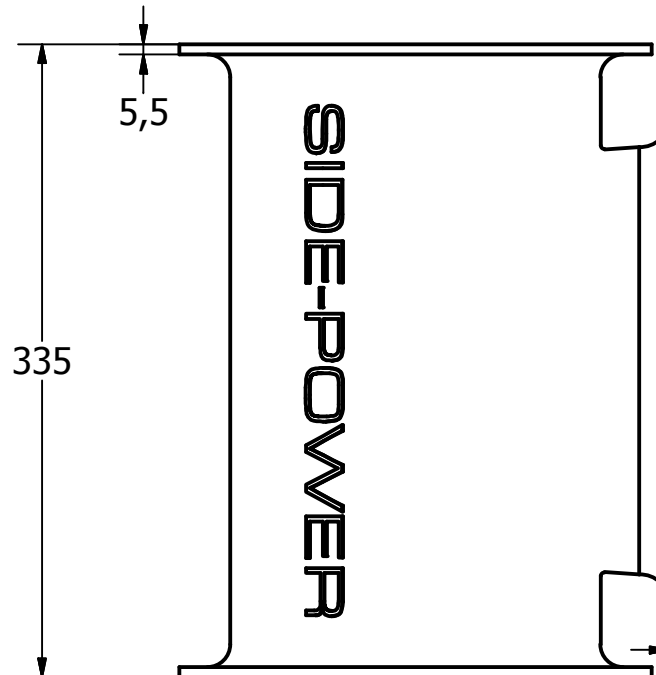

WATERLINE

min. 185

Ø185

Ø250

208

Ø294

Ø294

Ø250

265

SIDE-POWER

5,5

335

60°

Ø10,50 (x6)

5,5

335

SIDE-POWER

247

293

6

Ø250

265

SLEIPNER MOTOR AS

© Contents of this document is the intellectual property of Sleipner Motor AS. It may not be copied or reproduced without written authorization by Sleipner motor AS

Title

SE80-185T-12V metadata

Description

Side-Power tunnel thruster STERN

Part nr

SM-137561

Designed by

Elvira H.