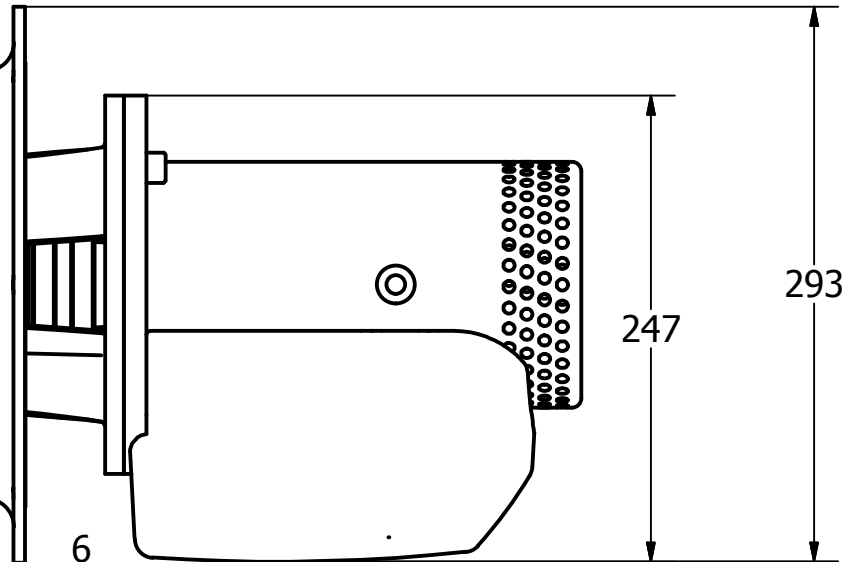

WATERLINE

min. 185

Ø185

Ø250

208

Ø294

Ø294

Ø250

265

SIDE-POWER

5,5

335

60°

Ø10,50 (x6)

5,5

335

SIDE-POWER

247

293

6

Ø250

265

SLEIPNER MOTOR AS

© Contents of this document is the intellectual property of Sleipner Motor AS. It may not be copied or reproduced without written authorization by Sleipner motor AS

Title

SE80-185T-12V metadata

Description

Side-Power tunnel thruster STERN

Part nr

SM-137561

Designed by

Elvira H.